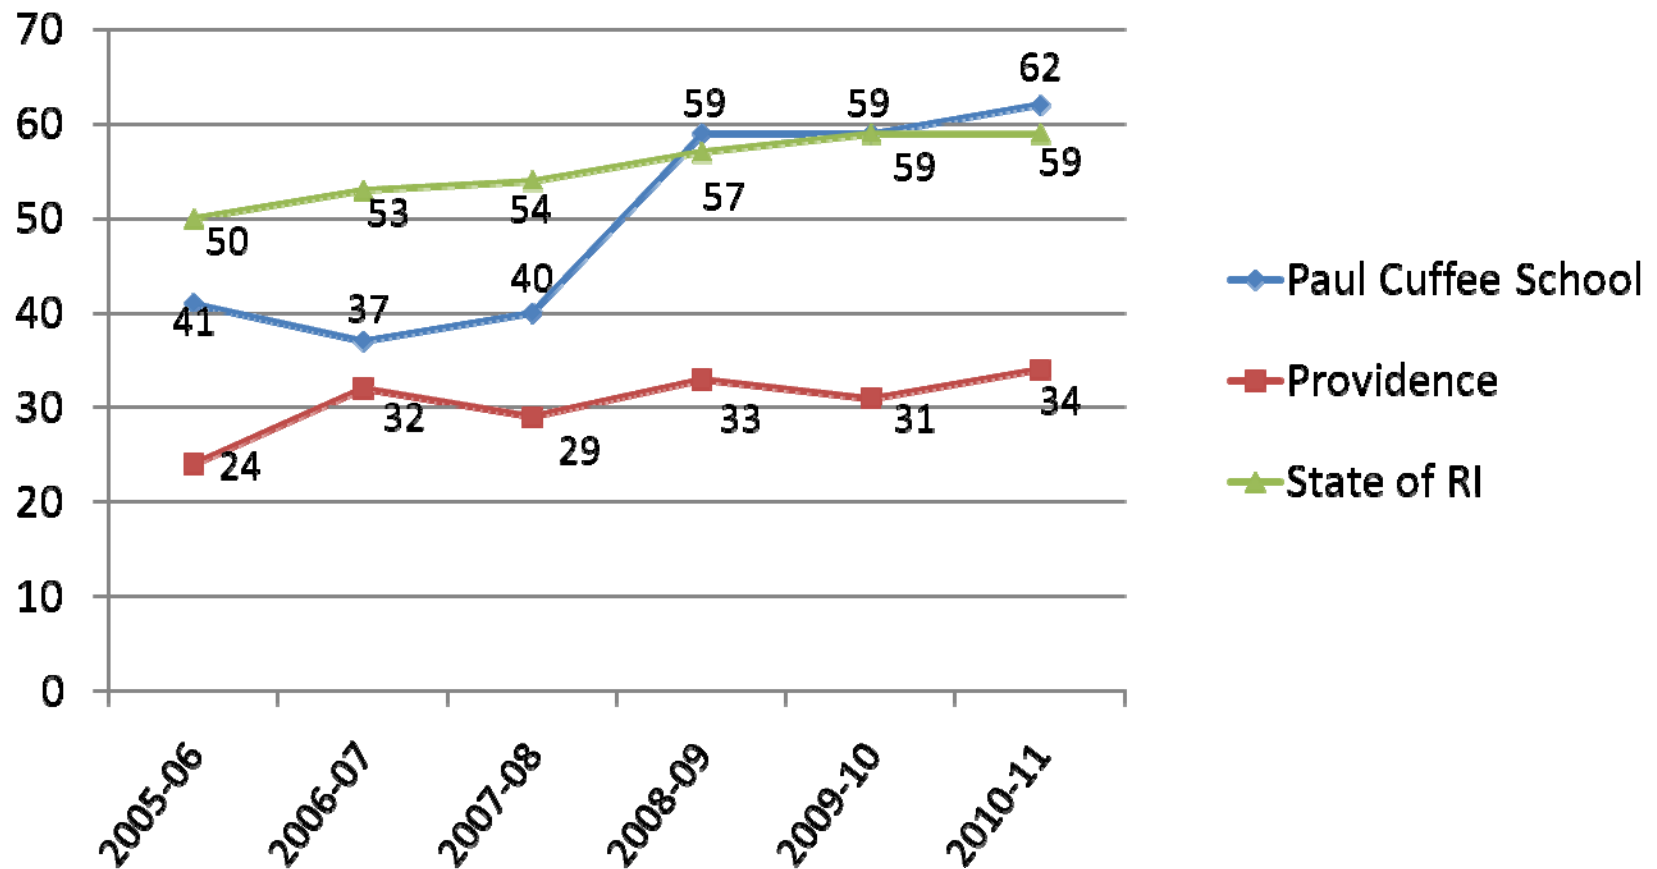

NECAP Math Tests

Percentage of Proficient Students
(Grades 3-8)