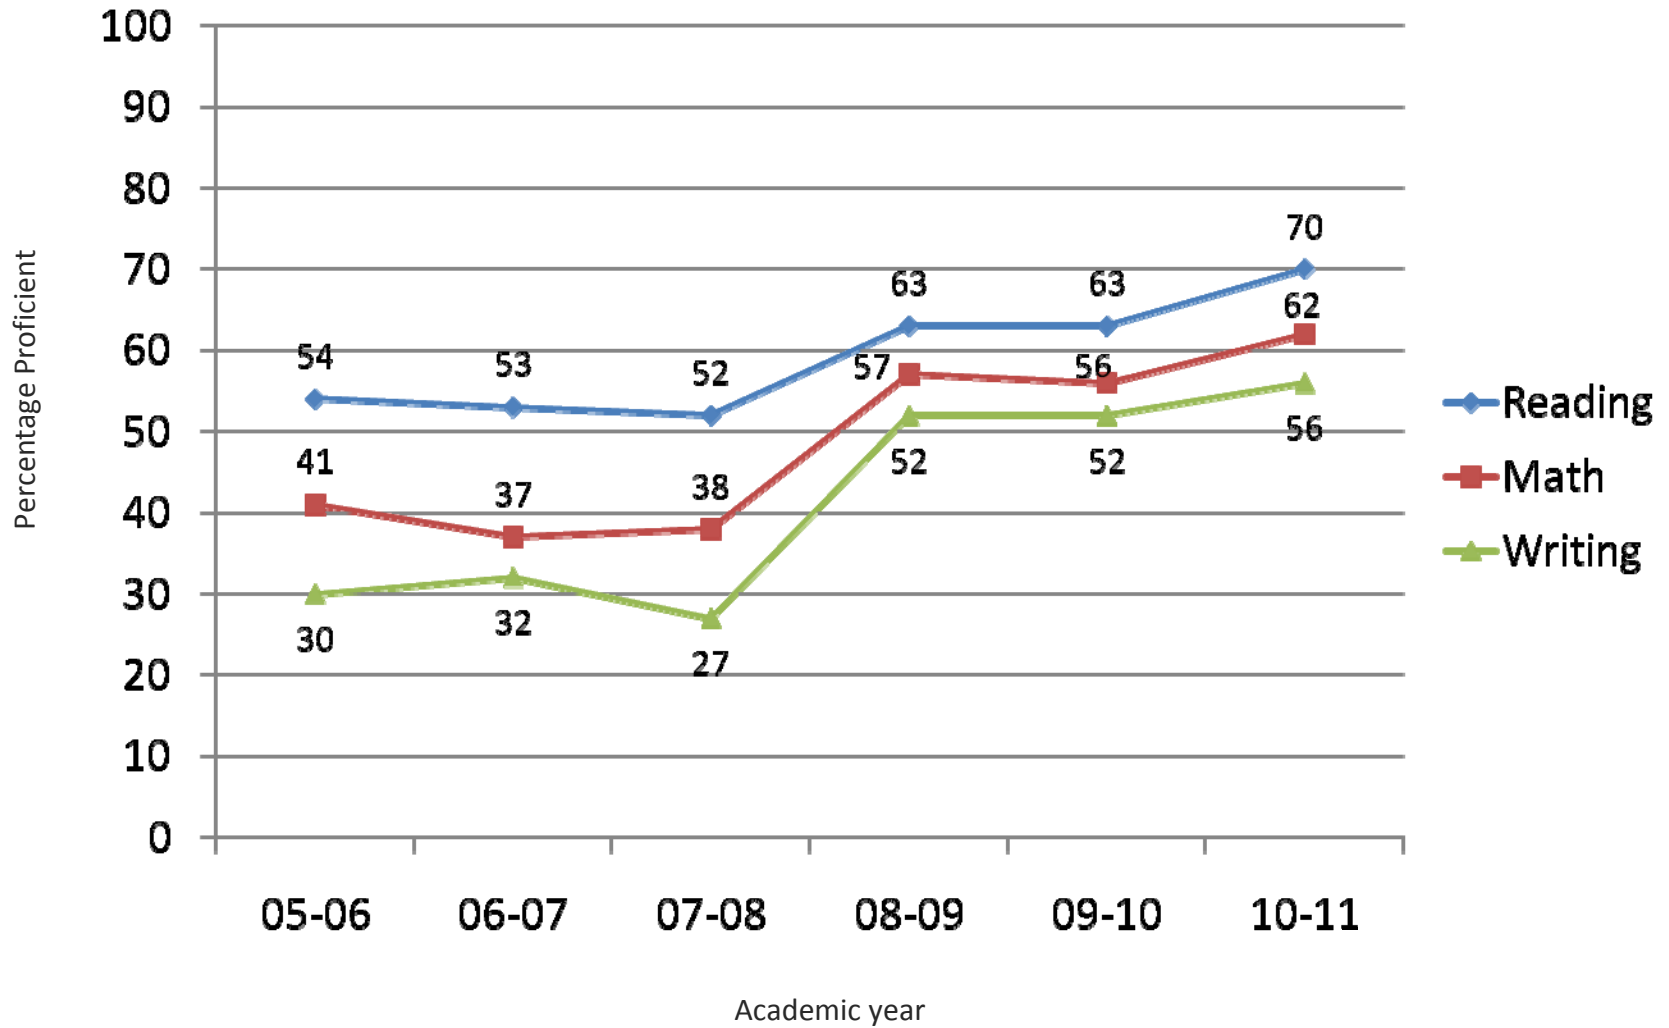

# WHO ARE PAUL CUFFEE SCHOOL STUDENTS?

All Paul Cuffee School students are residents of the City of Providence.

*NECAP Tests Paul Cuffee School*  
(Combined Percentage of Proficient and Above Students)  
Testing Year