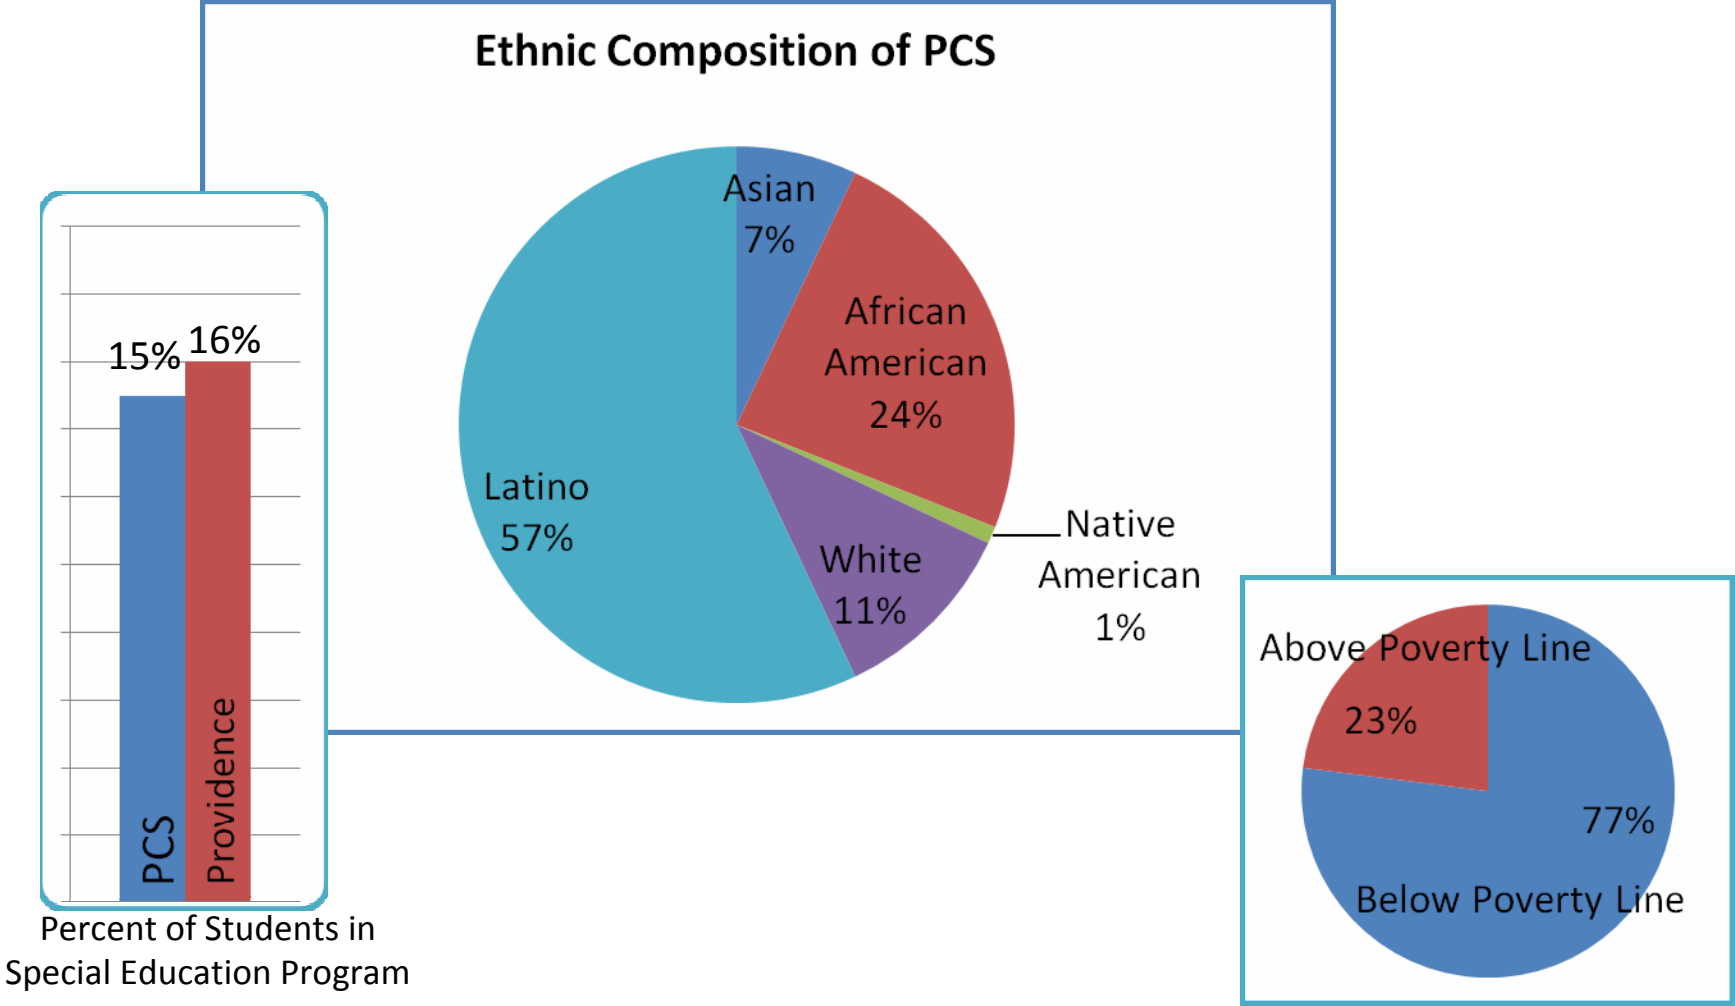

# WHO ARE PAUL CUFFEE SCHOOL STUDENTS?

All Paul Cuffee School students are residents of the City of Providence.

*NECAP Tests Paul Cuffee School*  
(Combined Percentage of Proficient and Above Students)  
Testing Year