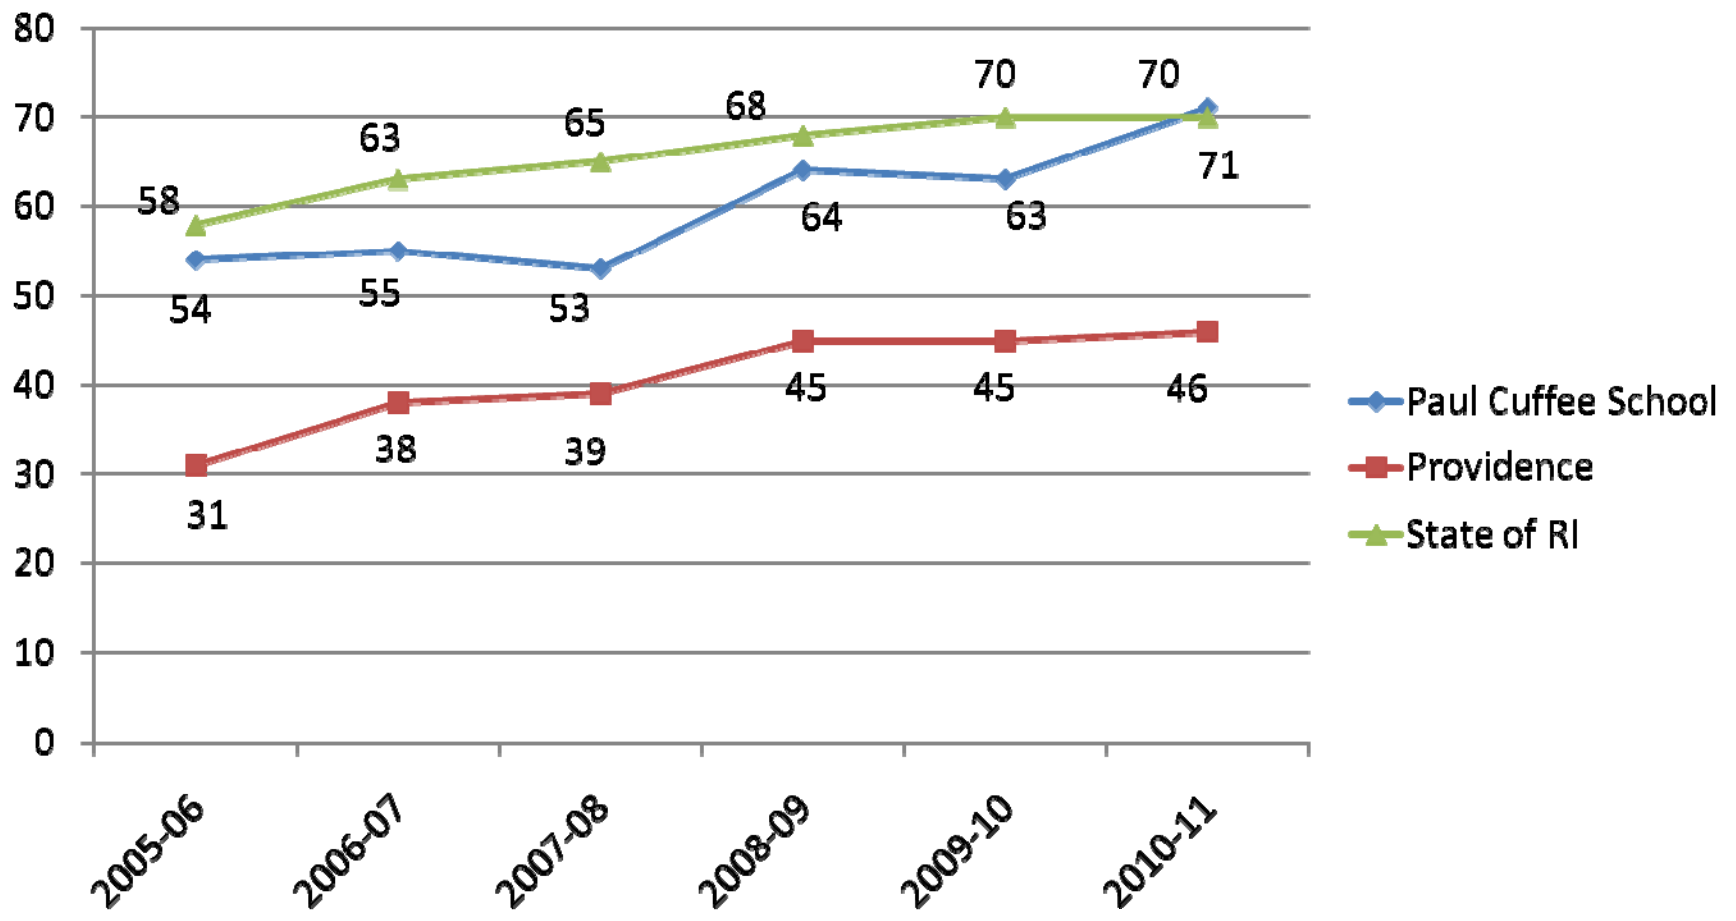

NECAP Reading Tests

Percentage of Proficient Students
(Grades 3-8)